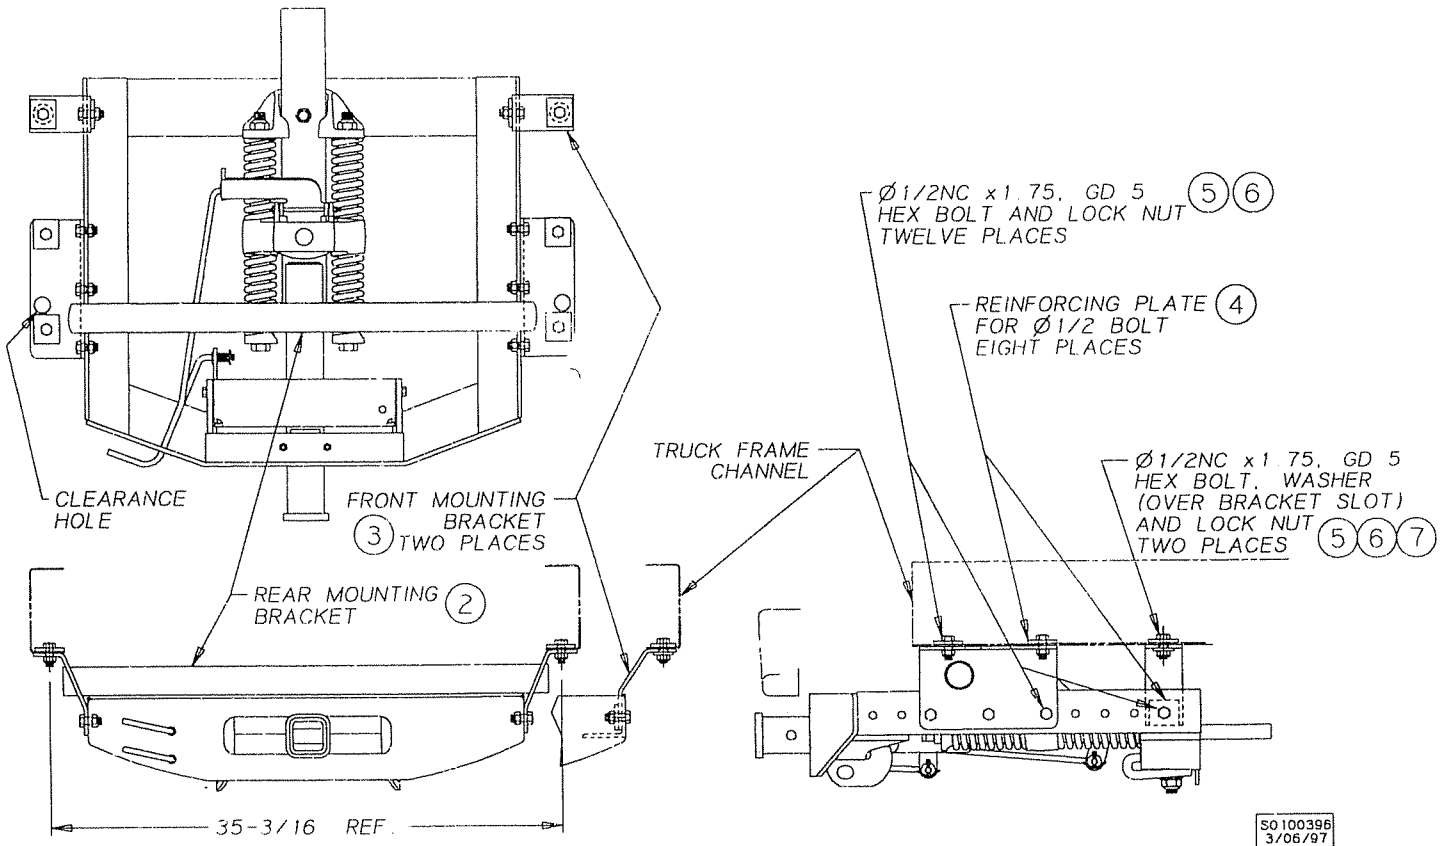

Quic 'n Easy MOUNTING INSTRUCTIONS

1997 DODGE DAKOTA - SHORT BED

ITEM NO.	PART NO.	QTY	DESCRIPTION
1	47082030	1	Quic 'n Easy Mounting Kit 1997 Dodge Dakota
2	47077750	1	Rear Mounting Bracket
3	47077754	2	Front Mounting Bracket
4	47077507	8	Reinforcing Plate (for 1/2" bolt)
5	NSI	14	1/2" NC Stover Lock Nut (14111001)
6	16008075	14	1/2" x 1-3/4" NC Hex Bolt, Gd. 5
7	NSI	2	1/2" Special Washer (17404010)

NSI - NOT A SERVICE ITEM

Quic 'n Easy MOUNTING INSTRUCTIONS

1997 DODGE DAKOTA - LONG BED

ITEM NO.	PART NO.	QTY	DESCRIPTION
1	47082030	1	Quic 'n Easy Mounting Kit 1997 Dodge Dakota
2	47077750	1	Rear Mounting Bracket
3	47077754	2	Front Mounting Bracket
4	47077507	8	Reinforcing Plate (for 1/2" bolt)
5	NSI	14	1/2" NC Stover Lock Nut (14111001)
6	16008075	14	1/2" x 1-3/4" NC Hex Bolt, Gd. 5
7	NSI	2	1/2" Special Washer (17404010)