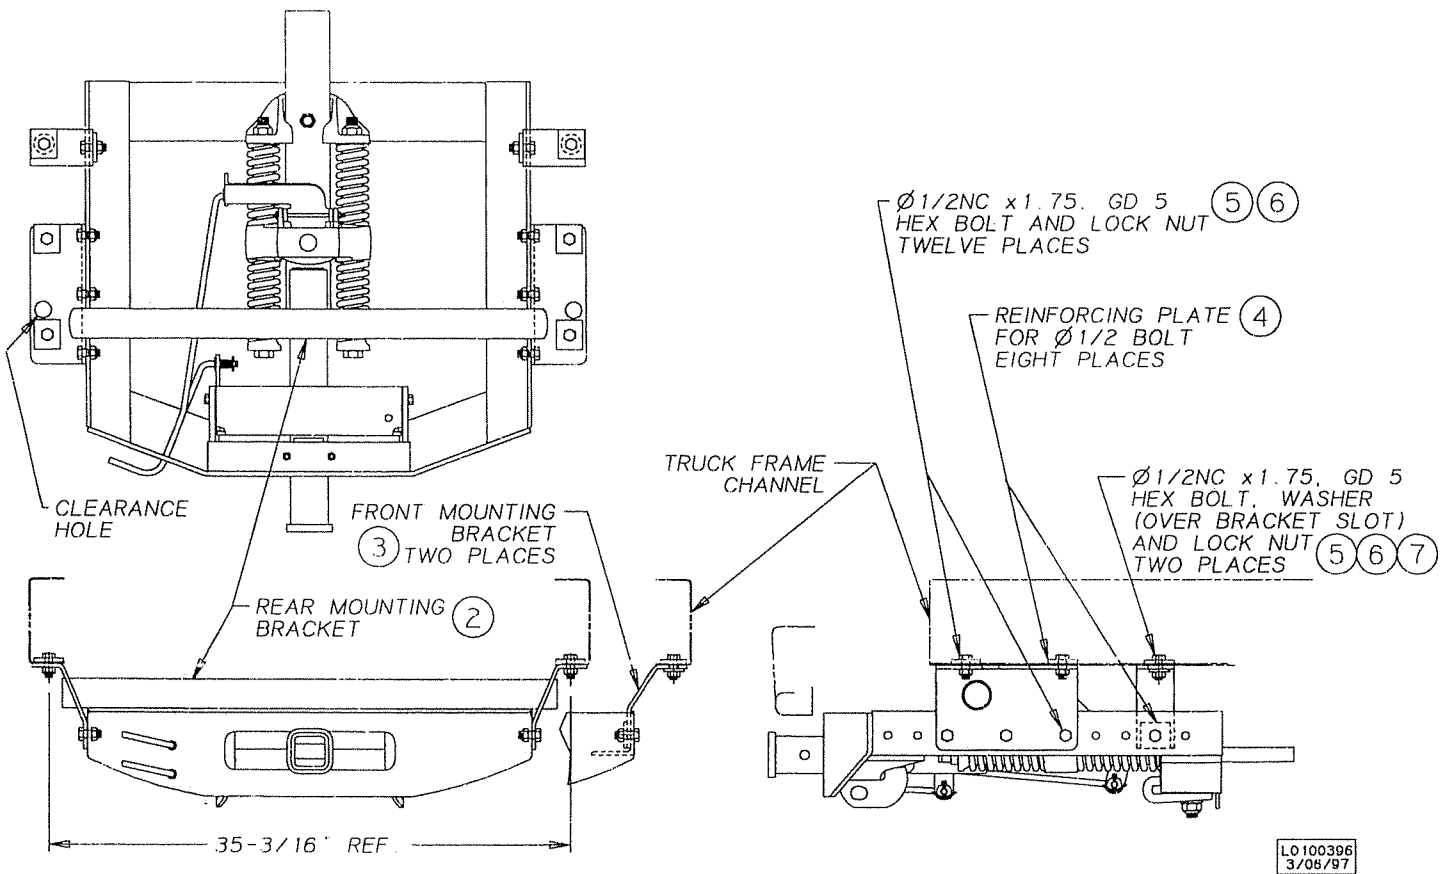

Quic 'n Easy MOUNTING INSTRUCTIONS

1997 DODGE DAKOTA - SHORT BED

ITEM NO.	PART NO.	QTY	DESCRIPTION
1	47082030	1	Quic 'n Easy Mounting Kit 1997 Dodge Dakota
2	47077750	1	Rear Mounting Bracket
3	47077754	2	Front Mounting Bracket
4	47077507	8	Reinforcing Plate (for 1/2" bolt)
5	NSI	14	1/2" NC Stover Lock Nut (14111001)
6	16008075	14	1/2" x 1-3/4" NC Hex Bolt, Gd. 5
7	NSI	2	1/2" Special Washer (17404010)

NSI - NOT A SERVICE ITEM

Quic 'n Easy MOUNTING INSTRUCTIONS

1997 DODGE DAKOTA - LONG BED

ITEM NO.	PART NO.	QTY	DESCRIPTION
1	47082030	1	Quic 'n Easy Mounting Kit 1997 Dodge Dakota
2	47077750	1	Rear Mounting Bracket
3	47077754	2	Front Mounting Bracket
4	47077507	8	Reinforcing Plate (for 1/2" bolt)
5	NSI	14	1/2" NC Stover Lock Nut (14111001)
6	16008075	14	1/2" x 1-3/4" NC Hex Bolt, Gd. 5
7	NSI	2	1/2" Special Washer (17404010)